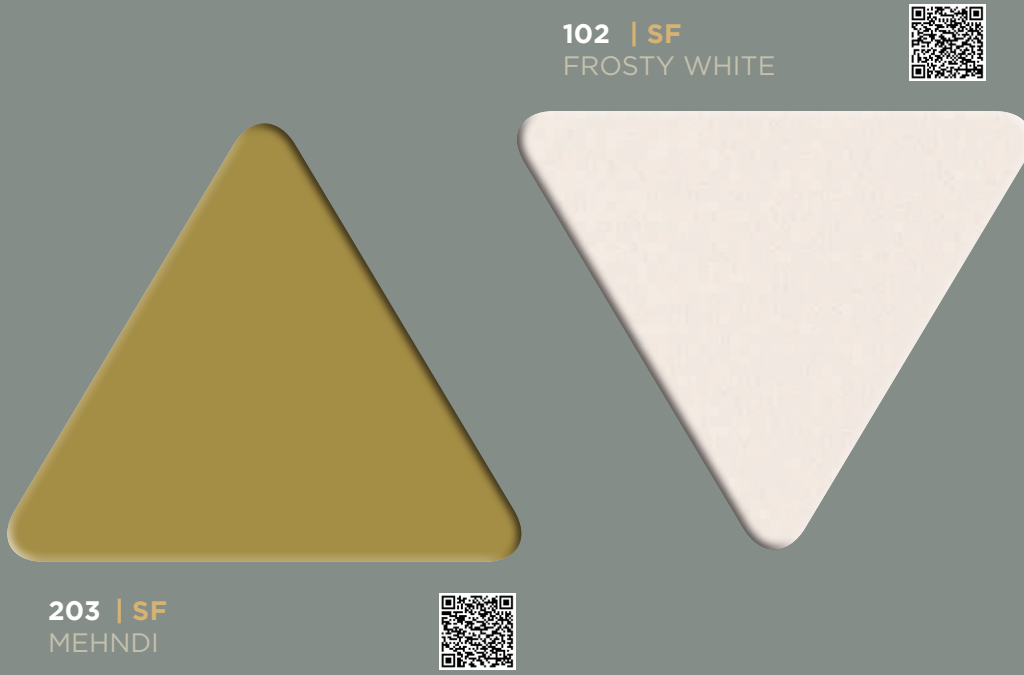

WOODEN ASH

Prioritise

People would love taking photos, capturing places and things, watching scenes go from being in motion to being still in your home.

capture