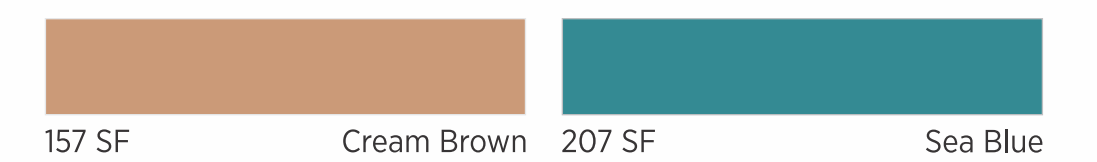

NEW

USED LAMINATE
786 SM

USED LAMINATE
207 SF

USED LAMINATE
583 ZASH

NEW