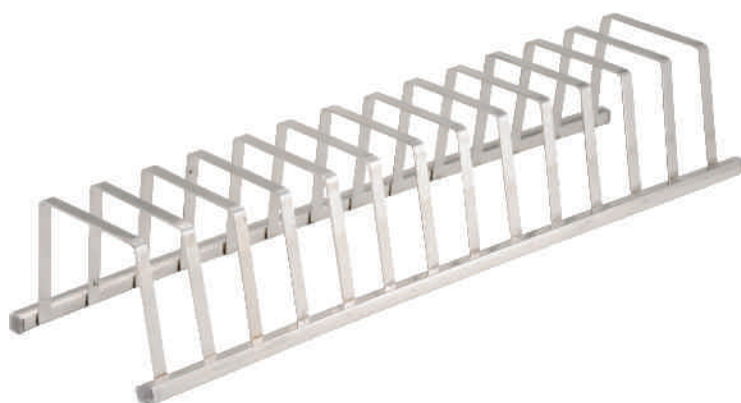

PLATE BASKET SS CORNER

platinum range

- 202 grade stainless steel pipe
- aluminium composite panel sheet
- can be fitted with telescopic/quadro (soft close) slides
- stainless steel corners
- easy to install
- life time warranty
- plate basket

CODE	SIZE
SL/SPL/083	12206
SL/SPL/084	15206
SL/SPL/085	17206
SL/SPL/086	19206
SL/SPL/087	21206
SL/SPL/088	24206
SL/SPL/089	26206
SL/SPL/090	28206
SL/SPL/091	30206
SL/SPL/092	32206