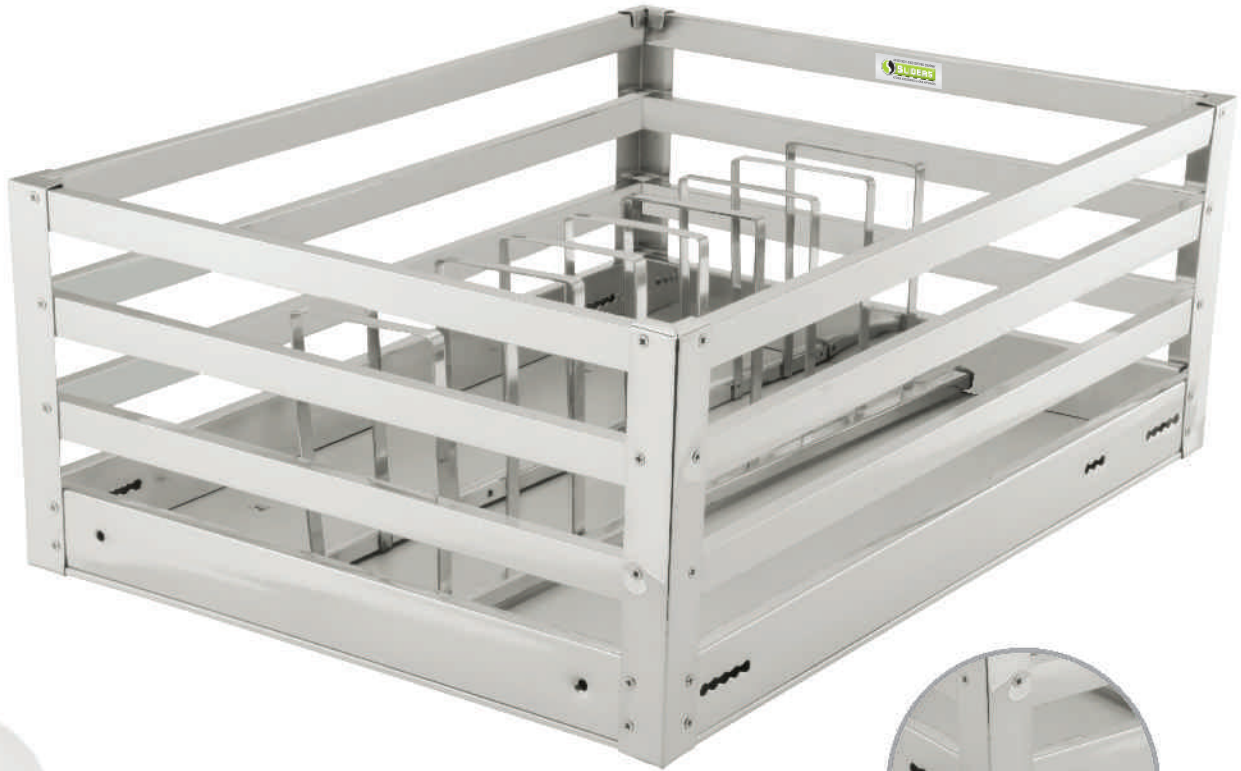

- 202 grade stainless steel pipe
- aluminium composite panel sheet
- can be fitted with telescopic/quadro (soft close) slides
- stainless steel corners
- easy to install
- life time warranty
- thali basket

CODE	SIZE
SL/STH/093	12208
SL/STH/094	15208
SL/STH/095	17208
SL/STH/096	19208
SL/STH/097	21208
SL/STH/098	24208
SL/STH/099	26208
SL/STH/100	28208
SL/STH/101	30208
SL/STH/102	32208