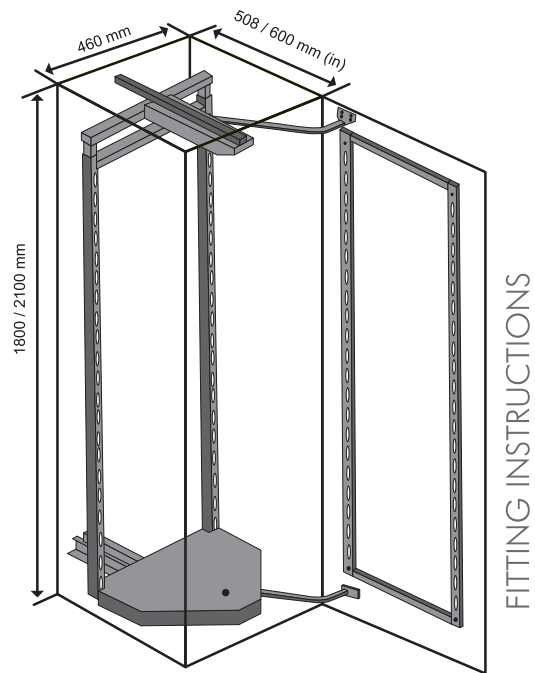

SS PANTRY UNIT

gold series

CODE	SIZE			
	Height	Width	Depth	Door
SL/PPO/278	1800/2100	460	508	460
SL/PPO/279	1200/1600	460	508	460
SL/PPO/280	1800/2100	460	508	600
SL/PPO/281	1200/1600	460	508	600
SL/P18B/282	1800/2100	460	508	460
SL/P36B/283	1800/2100	460	508	965