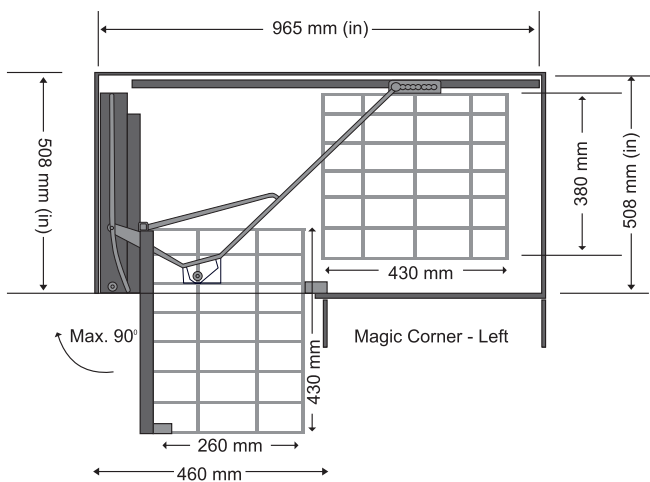

NEW LOGIC CORNER RIGHT/LEFT ORGANIZER

- 202 grade stainless steel wire basket
- chrome finished basket
- also available in ACP basket
- easy to install
- life time warranty
- new logic corner

CODE	SIZE			
	Height	Width	Depth	Door
SL/NCO/276	600/700	965	508	460