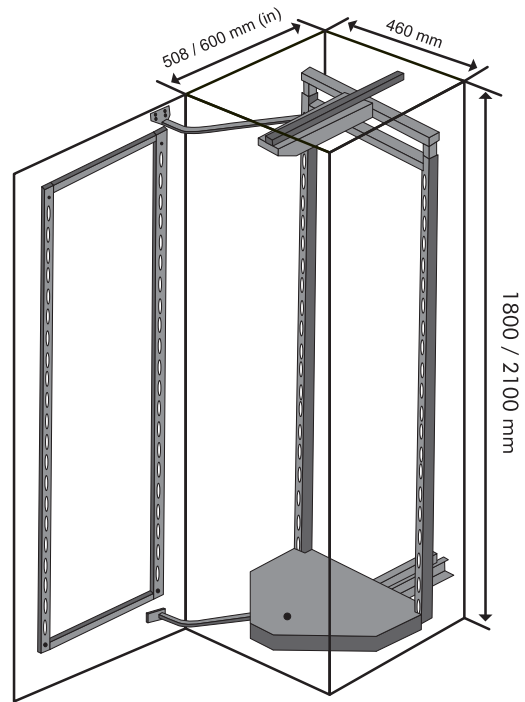

CODE	SHELVES	CABINET	HEIGHT
SL/GLP/293	4 Shelves	450mm	1250-1650mm
SL/GLP/294	4 Shelves	600mm	1250-1650mm
SL/GLP/295	6 Shelves	450mm	1800-2100mm
SL/GLP/296	6 Shelves	600mm	1800-2100mm