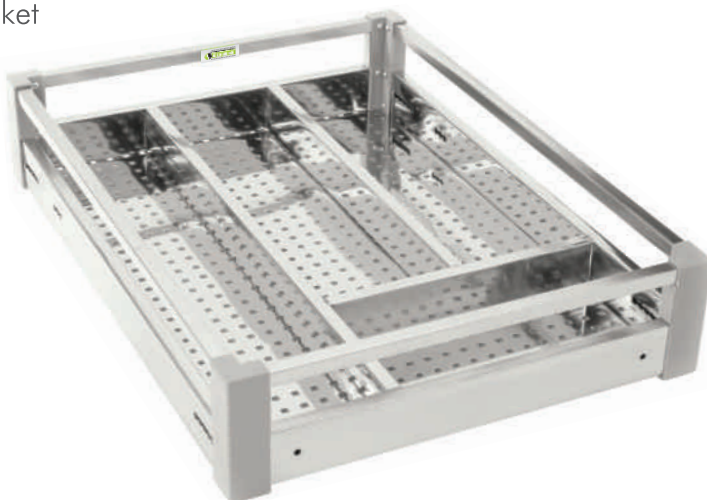

- 202 grade stainless steel pipe
- aluminium composite panel sheet
- can be fitted with telescopic/quadro (soft close) slides
- sturdy nylon corners
- easy to install
- life time warranty
- sheet cutlery basket