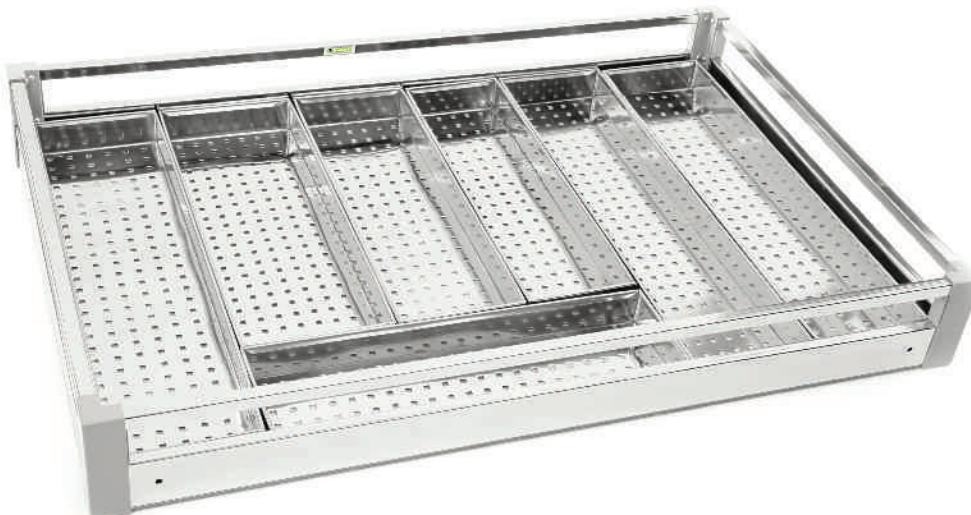

MULTIPURPOSE CUTLERY BASKET

- 202 grade stainless steel pipe
- 202 grade stainless steel sheet
- can be fitted with telescopic/quadro (soft close) slides
- sturdy nylon corners
- easy to install
- life time warranty
- multipurpose cutlery basket