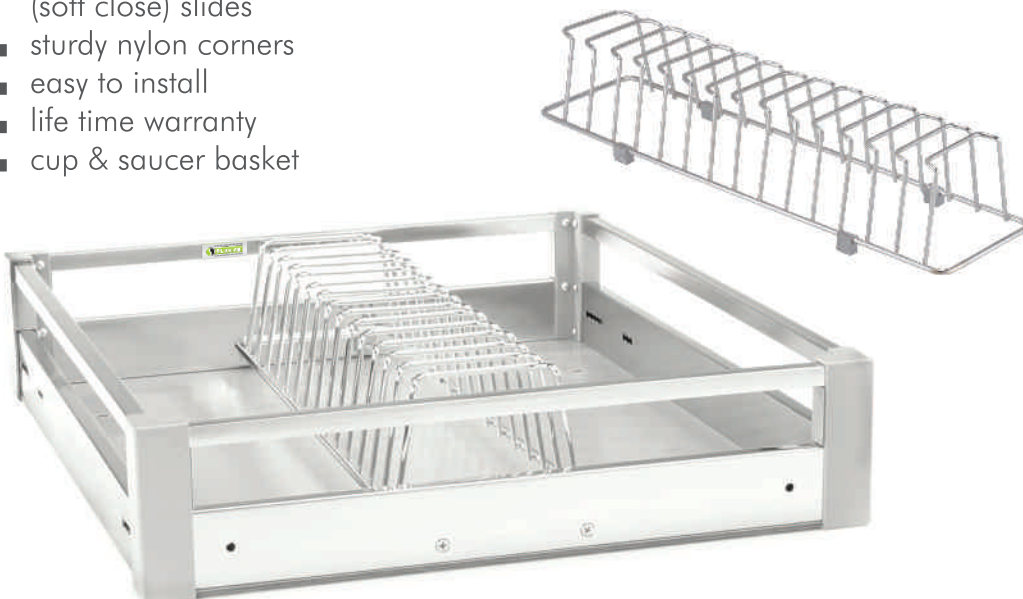

- 202 grade stainless steel pipe
- aluminium composite panel sheet
- can be fitted with telescopic/quadro (soft close) slides
- sturdy nylon corners
- easy to install
- life time warranty
- cup & saucer basket