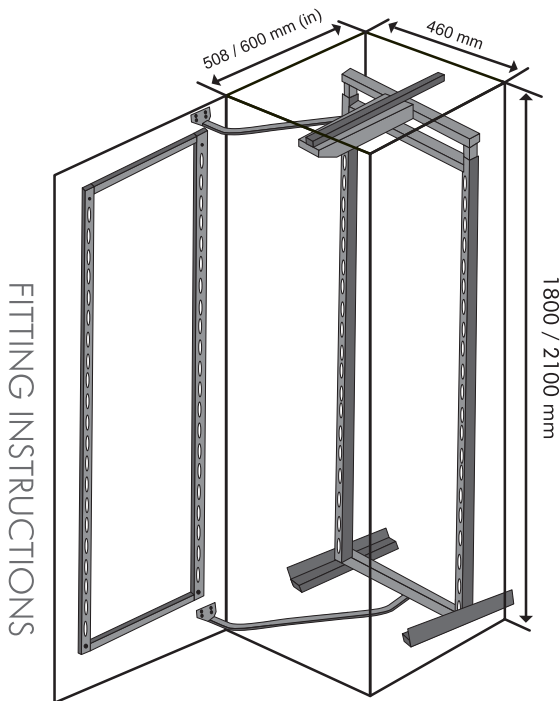

WOODEN PANTRY (ARENA)

imported series

- single pull out unit with 6 baskets on the door and 6 baskets inside
- wooden base
- 100 kgs. carrying capacity
- heavy duty runners
- soft closing mechanism
- wooden pantry (arena)

CODE	SHELVES	CABINET	HEIGHT
SL/WOP/301	4 Shelves	450mm	1250-1650mm
SL/WOP/302	4 Shelves	600mm	1250-1650mm
SL/WOP/303	6 Shelves	450mm	1800-2100mm
SL/WOP/304	6 Shelves	600mm	1800-2100mm