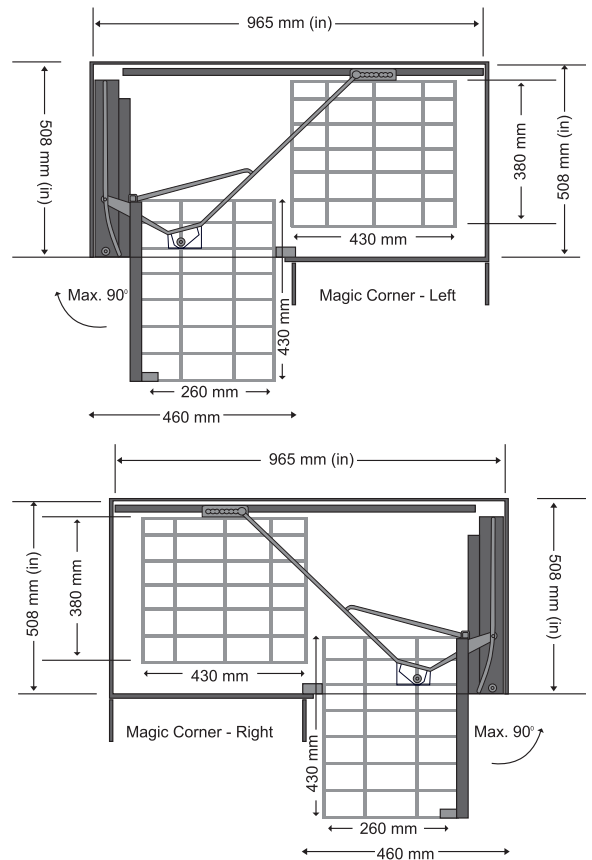

MAGIC CORNER

imported series

WOODEN MAGIC CORNER LEFT / RIGHT

CODE	SIZE			
	Height	Width	Depth	Door
SL/WMC/315	600/700	965	508	460