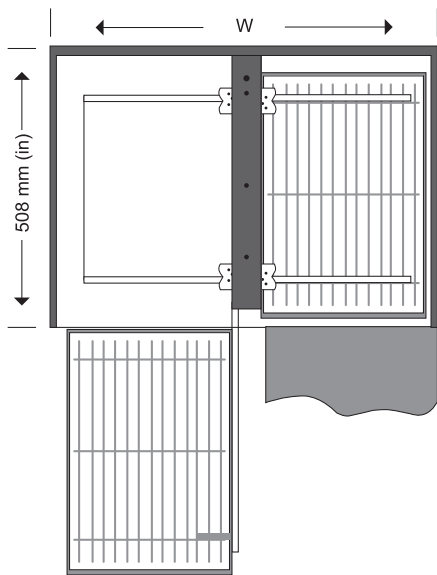

UNIVERSAL MAGIC ORGANIZER

gold series

- 202 grade stainless steel wire basket
- chrome finished basket
- also available in ACP basket
- easy to install
- life time warranty
- universal magic organizer

CODE	SIZE			
	Height	Width	Depth	Door
SL/UMC/277	600/700	965	508	460