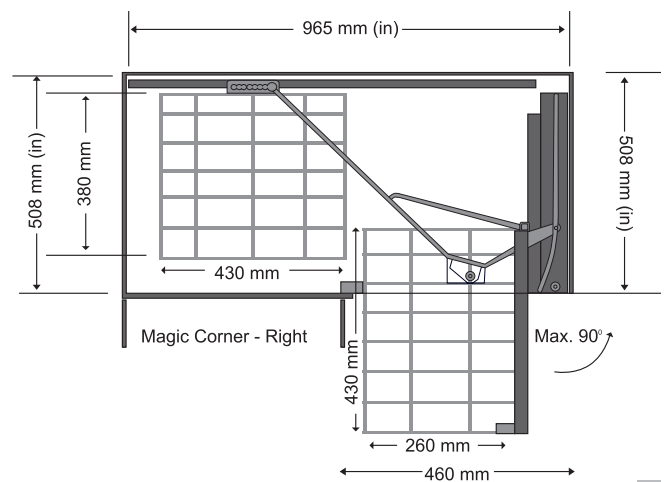

NEW LOGIC CORNER RIGHT/LEFT ORGANIZER

- 202 grade stainless steel wire basket
- chrome finished basket
- also available in ACP basket
- easy to install
- life time warranty
- new logic corner

CODE	SIZE			
	Height	Width	Depth	Door
SL/NCO/276	600/700	965	508	460