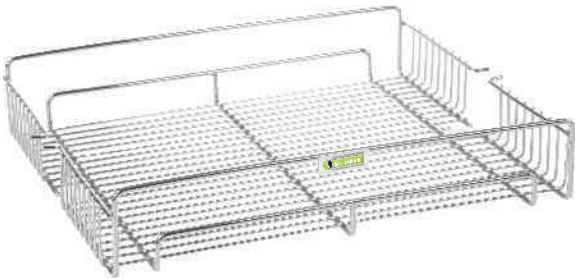

- 202 grade stainless steel wire basket
- chrome finished basket
- also available in ACP basket
- easy to install
- life time warranty
- tall unit

WIRE BASKET