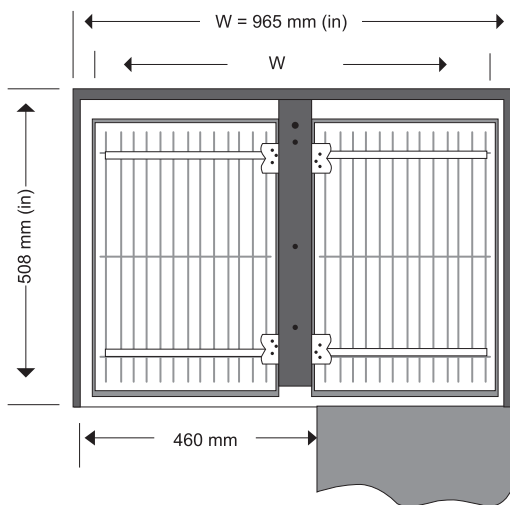

UNIVERSAL MAGIC ORGANIZER

gold series

- 202 grade stainless steel wire basket
- chrome finished basket
- also available in ACP basket
- easy to install
- life time warranty
- universal magic organizer

CODE	SIZE			
	Height	Width	Depth	Door
SL/UMC/277	600/700	965	508	460