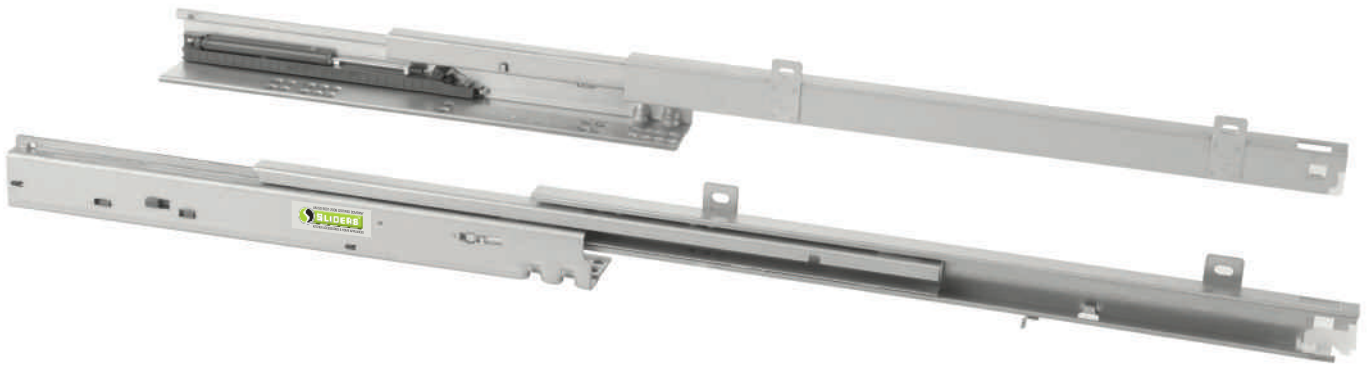

CODE	SIZE
SL/QRS/360	450mm
SL/QRS/361	500mm