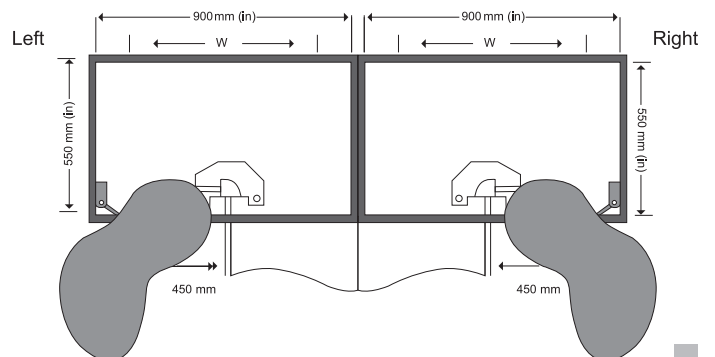

- pull out unit for straight corners with wooden base
- All 2 S -Shapped Baskets can be pulled out
- 20 kgs. carrying capacity per shelf (uniform loading)
- left to right pull out with stainless steel rail
- cabinet size 1050mm and door width 450mm (min)

CODE	SIZE			
	Height	Width	Depth	Door
SL/SCR/317	600/700	900	550	450