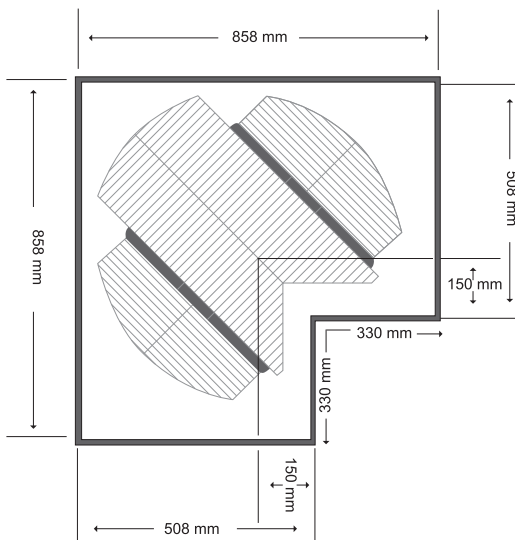

- 202 grade stainless steel wire basket
- chrome finished wire basket
- can be fitted with telescopic slides with frame
- 360 degree rotation
- life time warranty
- magic carousel

CODE	SIZE			
	Height	Width	Depth	Door
SL/MAG/274	570/700	858/858	508	300/350