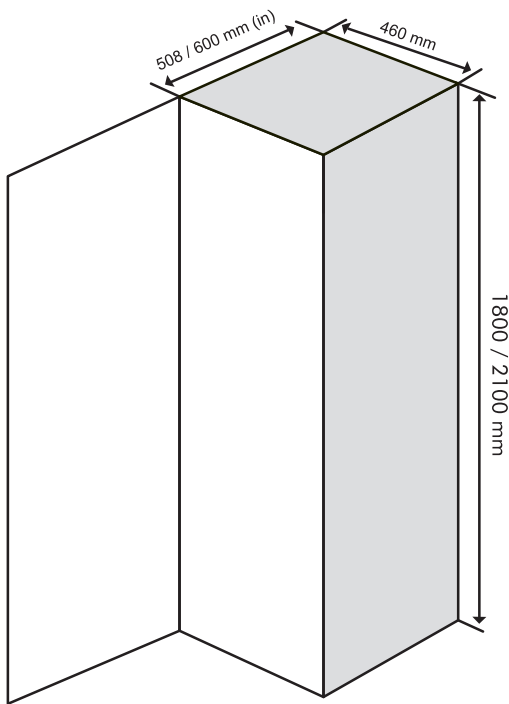

CODE	SHELVES	CABINET	HEIGHT
SL/WPS/305	4 Shelves	450mm	1250-1650mm
SL/WPS/306	4 Shelves	600mm	1250-1650mm

WICKER BASKET →

CODE	HEIGHT	DOOR WIDTH
SL/WIC/307	6"	450mm
SL/WIC/308	8"	450mm
SL/WIC/309	6"	600mm
SL/WIC/310	8"	600mm

SILENT GLASS DRAWER

imported series

- single pull out unit with 6 baskets inside
- 35 kgs. carrying capacity
- soft closing mechanism
- wooden base
- silent glass drawer

FITTING INSTRUCTIONS

CODE	CABINET	SIZE
SL/SGD/311	600mm	559x460x170mm
SL/SGD/312	900mm	859x460x170mm