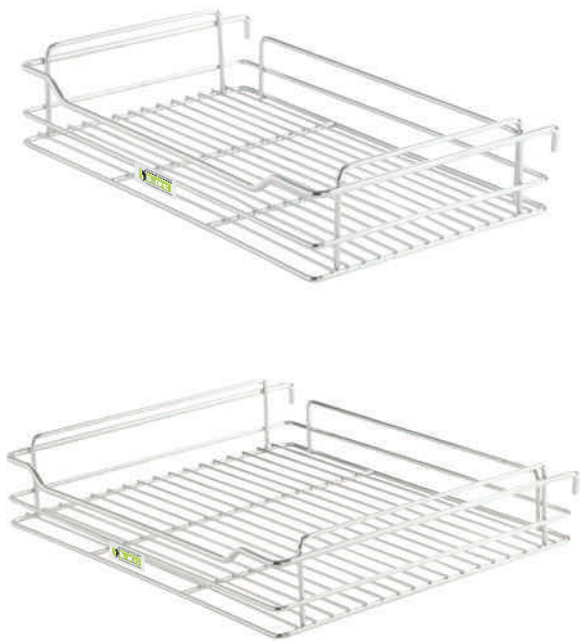

NEW LOGIC CORNER RIGHT/LEFT ORGANIZER

- 202 grade stainless steel wire basket
- chrome finished basket
- also available in ACP basket
- easy to install
- life time warranty
- new logic corner

CODE	SIZE			
	Height	Width	Depth	Door
SL/NCO/276	600/700	965	508	460