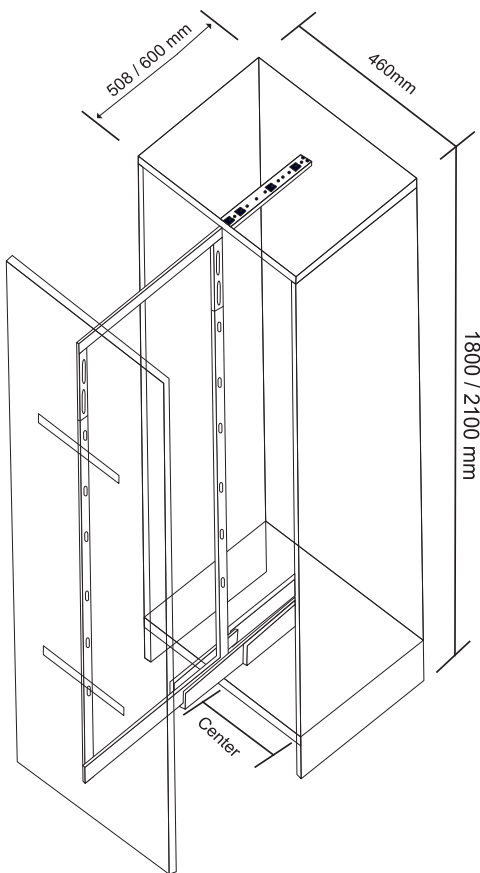

HEAVY DUTY MECHANISM (LOAD CAPACITY 100KG)

TALL UNIT

CODE	SIZE			
	Height	Width	Depth	Door
SL/TUP/285	1800/2100	460	508	460
SL/TUP/286	1200/1600	460	508	460

ROTO TALL UNIT

CODE	SIZE			
	Height	Width	Depth	Door
SL/RTU/287	1800/2100	460	508	460
SL/RTU/288	1200/1600	460	508	460

FITTING INSTRUCTIONS

SMOOTH BALL BEARING MECHANISM (LOAD CAPACITY 200KG)

SMOOTH BALL BEARING TALL UNIT

CODE	SIZE			
	Height	Width	Depth	Door
SL/TUP/289	1800/2100	460	508	460
SL/TUP/290	1200/1600	460	508	460

SMOOTH BALL BEARING ROTO TALL UNIT (125KG)

CODE	SIZE			
	Height	Width	Depth	Door
SL/RTU/291	1800/2100	460	508	460
SL/RTU/292	1200/1600	460	508	460