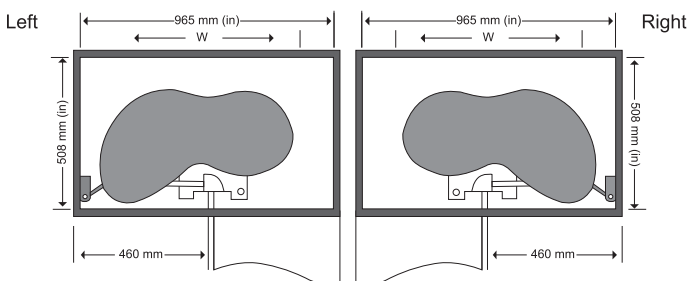

CODE	SIZE			
	Height	Width	Depth	Door
SL/MAG/274	570/700	858/858	508	300/350

S-CAROUSEL CORNER UNIT

These swinging corners are ideal for popping out surprises for onlookers. Aesthetically shaped and pleasing to the eyes, they are a great addition of art to your lovely kitchen.

S-CAROUSEL CORNER UNIT

SWING CORNER

- 19mm MDF board
- memrain laminated board
- heavy duty mechanism
- easy to install
- life time warranty
- s-carousel

CODE	SIZE			
	Height	Width	Depth	Door
SL/SCR/275	600/700	965	508	460