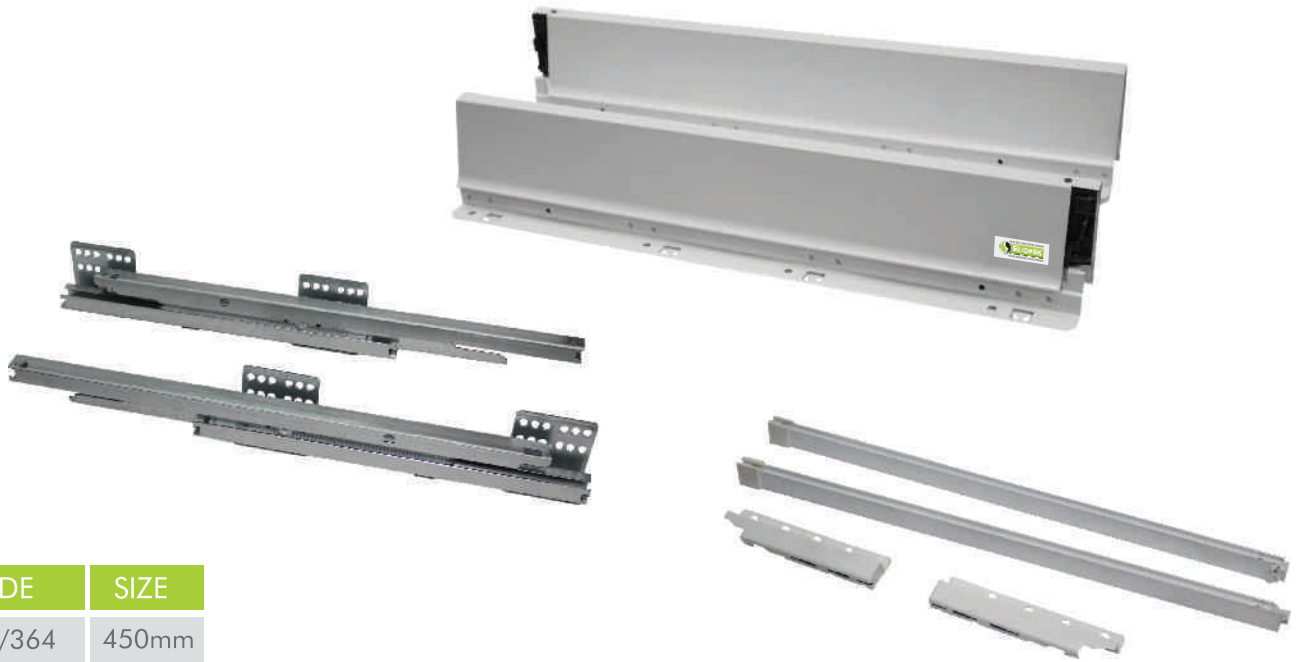

INNOTECH SLIDE

silver series