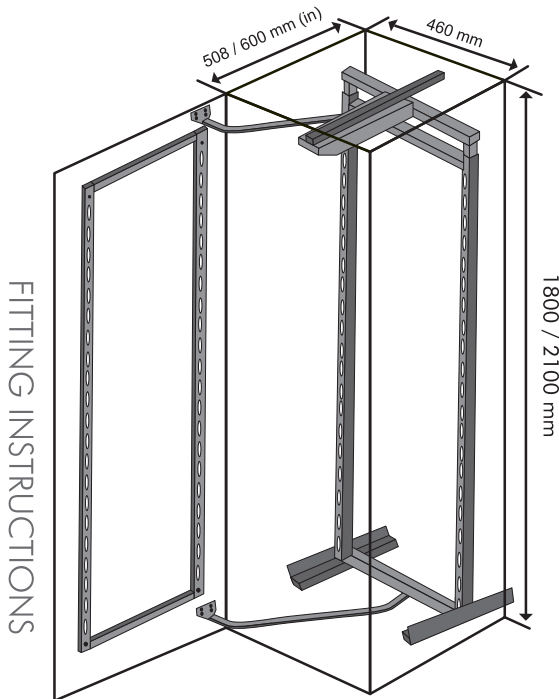

- single pull out unit with 6 baskets on the door and 6 baskets inside
- anti scratch stainless base
- 100 kgs. carrying capacity
- heavy duty runners
- soft closing mechanism
- satin pantry

CODE	SHELVES	CABINET	HEIGHT
SL/STP/297	4 Shelves	450mm	1250-1650mm
SL/STP/298	4 Shelves	600mm	1250-1650mm
SL/STP/299	6 Shelves	450mm	1800-2100mm
SL/STP/300	6 Shelves	600mm	1800-2100mm