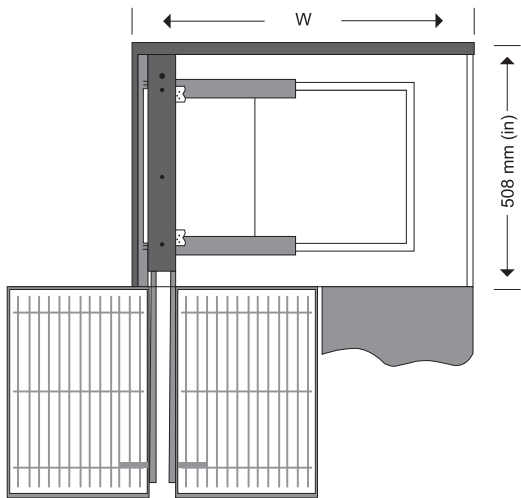

UNIVERSAL MAGIC ORGANIZER

gold series

- 202 grade stainless steel wire basket
- chrome finished basket
- also available in ACP basket
- easy to install
- life time warranty
- universal magic organizer

CODE	SIZE			
	Height	Width	Depth	Door
SL/UMC/277	600/700	965	508	460