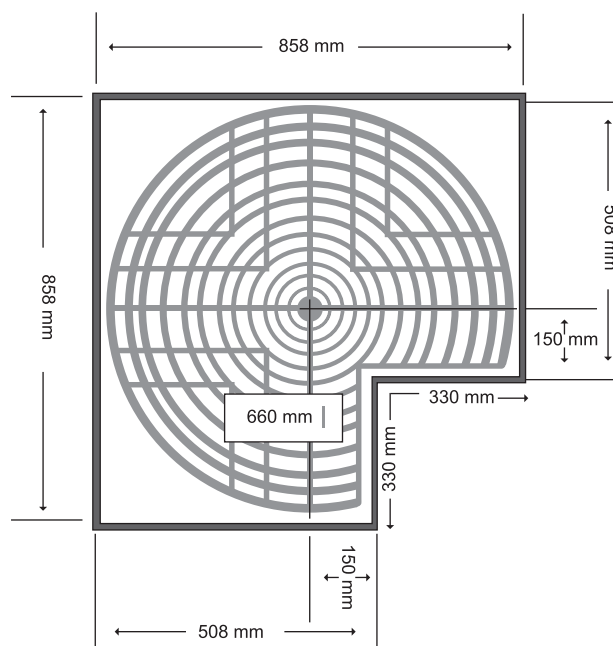

CODE	SIZE
SL/BCA/267	18"
SL/BCA/268	20"
SL/BCA/269	22"
SL/BCA/270	24"
SL/BCA/271	26"
SL/BCA/272	28"
SL/BCA/273	30"