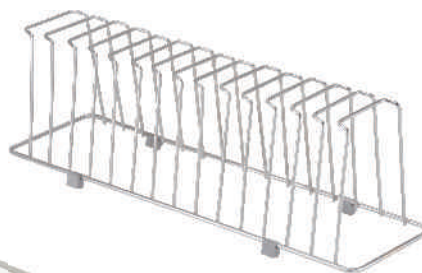

CODE	SIZE
SL/PLT/211	12206
SL/PLT/212	15206
SL/PLT/213	17206
SL/PLT/214	19206
SL/PLT/215	21206
SL/PLT/216	24206
SL/PLT/217	26206
SL/PLT/218	28206
SL/PLT/219	30206
SL/PLT/220	32206