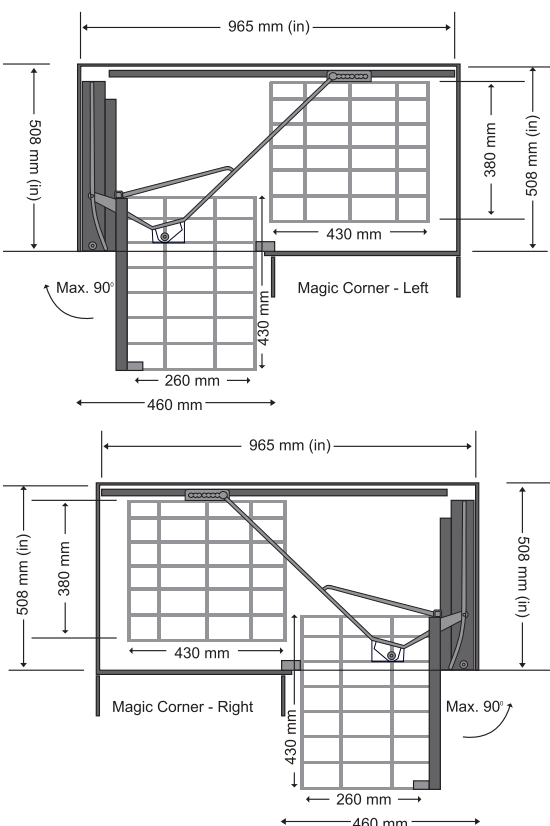

CODE	SIZE
SL/TPU/314	360x460x220mm

- trouser and utility product pull out
- soft close mechanism
- 35 kgs. loading capacity

MAGIC CORNER

imported series

WOODEN MAGIC CORNER LEFT / RIGHT

CODE	SIZE			
	Height	Width	Depth	Door
SL/WMC/315	600/700	965	508	460

SATIN MAGIC CORNER LEFT / RIGHT

CODE	SIZE			
	Height	Width	Depth	Door
SL/SMC/316	600/700	965	508	460

- pull out unit for straight corners with wooden base
- All 2 S -Shapped Baskets can be pulled out
- 20 kgs. carrying capacity per shelf (uniform loading)
- left to right pull out with stainless steel rail
- cabinet size 1050mm and door width 450mm (min)