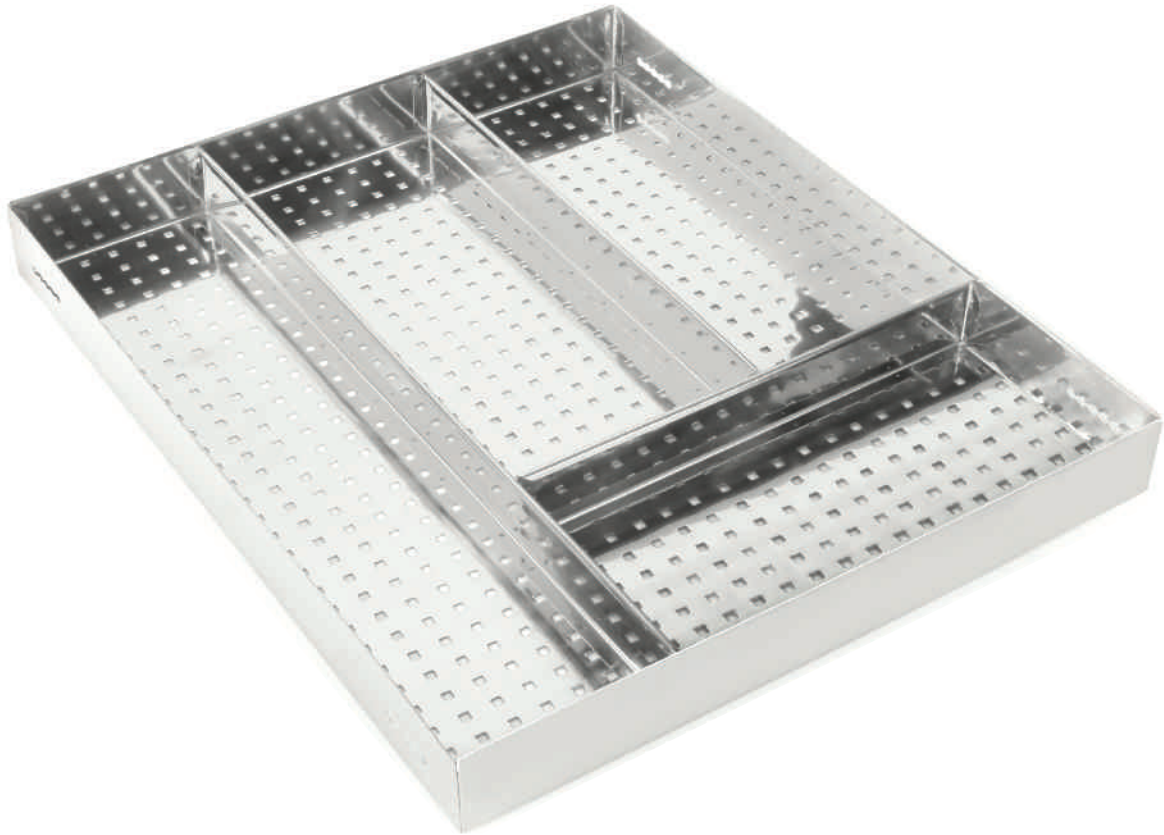

CODE	SIZE
SL/QRS/360	450mm
SL/QRS/361	500mm

TELESCOPIC SLIDE

CODE	SIZE
SL/TLS/362	450mm
SL/TLS/363	500mm

INNOTECH SLIDE

silver series

CODE	SIZE
SL/ITS/364	450mm
SL/ITS/365	500mm

BASKET FITMENTS

CODE	SIZE
SL/PSC/366	12202
SL/PSC/367	15202
SL/PSC/368	17202
SL/PSC/369	19202
SL/PSC/370	21202

- 202 grade stainless steel sheet
- buf polishing
- jindal material
- easy to install
- life time warranty
- perforated cutlery

POLE CABINET

Adjusting the height of the shelf according to the container is always a big worry. However, our Pole System accessories make it a child's play with multiple adjustable grooves placed throughout the length of the pole.