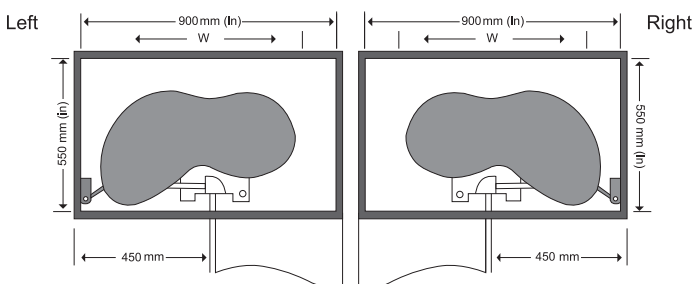

- pull out unit for straight corners with wooden base
- All 2 S -Shapped Baskets can be pulled out
- 20 kgs. carrying capacity per shelf (uniform loading)
- left to right pull out with stainless steel rail
- cabinet size 1050mm and door width 450mm (min)

CODE	SIZE			
	Height	Width	Depth	Door
SL/SCR/317	600/700	900	550	450