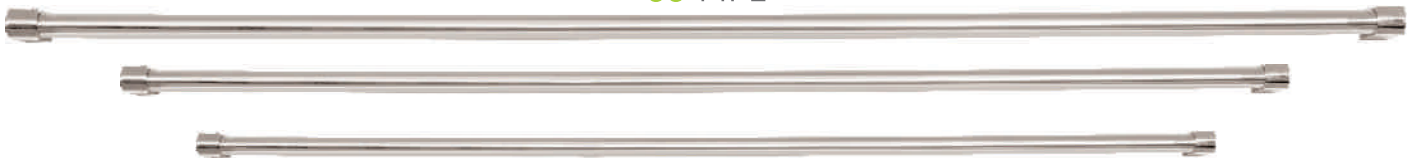

CODE

SL/SPH/354

CODE

SL/TKT/355

CODE	SIZE
SL/SSP/348	300mm
SL/SSP/349	450mm
SL/SSP/350	600mm
SL/SSP/351	750mm
SL/SSP/352	900mm
SL/SSP/353	1200mm