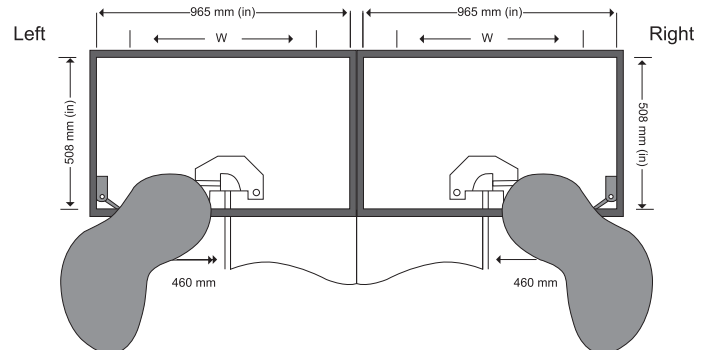

CODE	SIZE			
	Height	Width	Depth	Door
SL/SCR/275	600/700	965	508	460